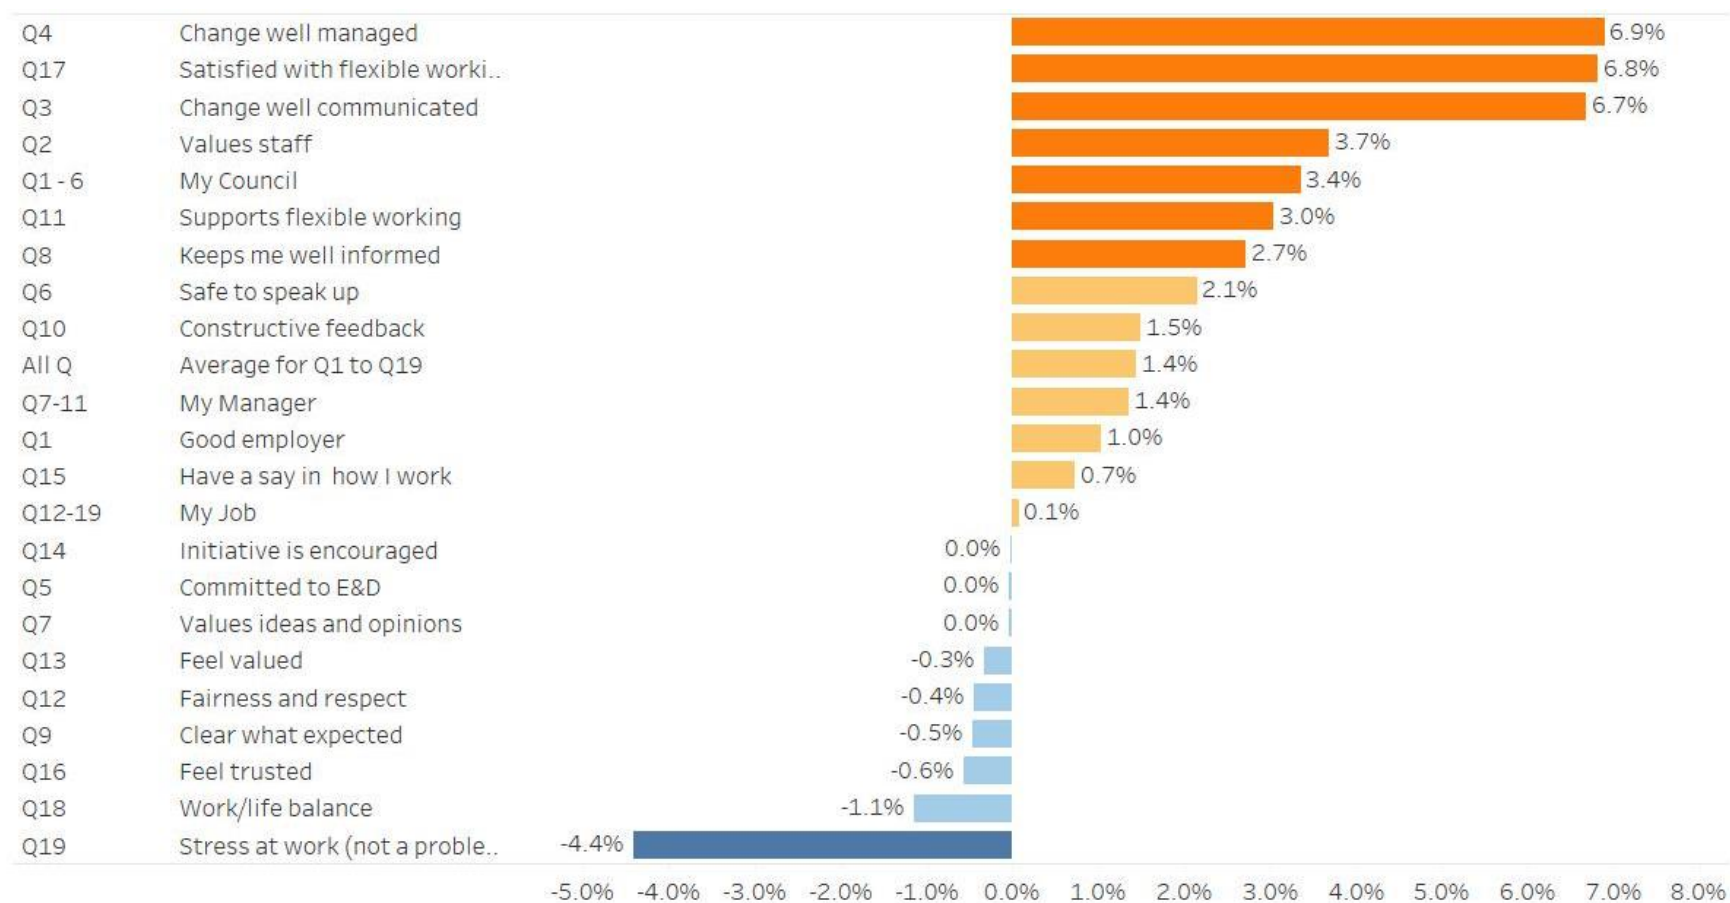

Appendix B – Percentage point change over time (2019 to 2021)

Key
(Compared to previous survey)

- Significantly lower
- Lower
- Higher
- Significantly higher

This page is intentionally left blank